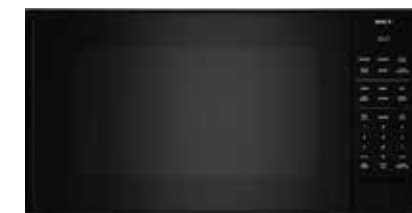

Steel Lighting Company

The Melrose Island Pendant
18 Gauge Steel, 9"H x 18"W