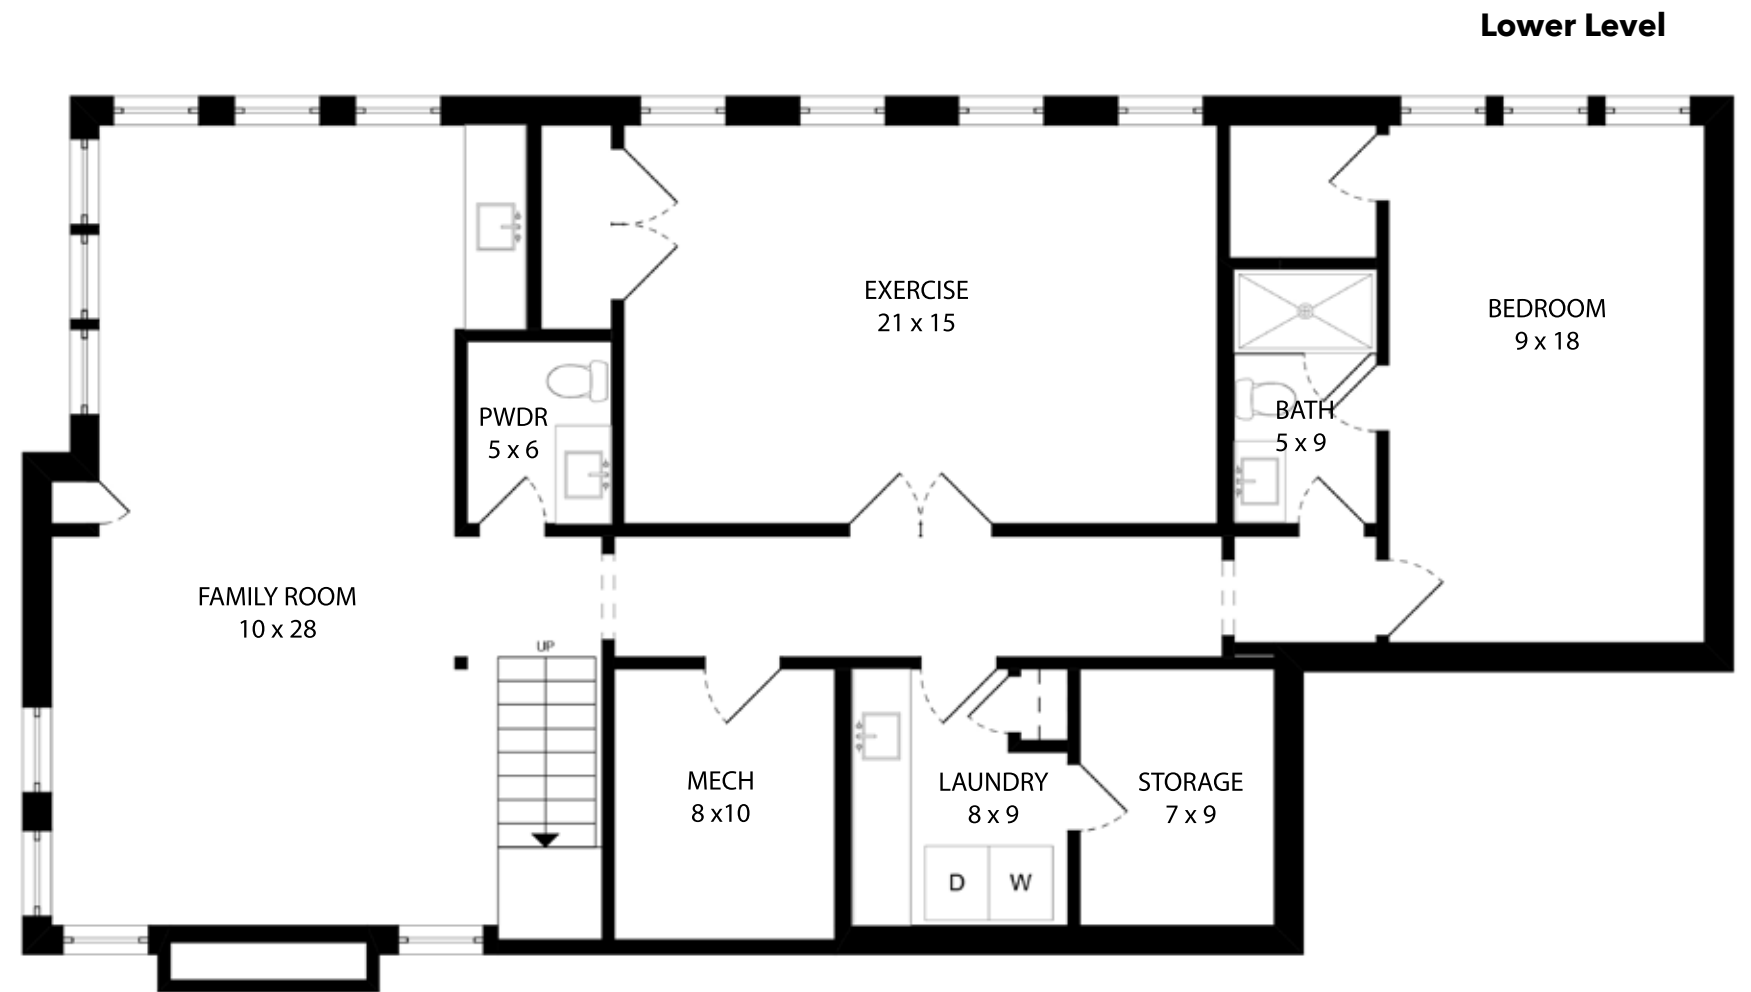

2433 N. ROCKWELL

6 Beds | 4.2 Baths | 4634 sqft | Extra Wide 37.5' Lot

JASON O'BEIRNE

773-368-3421 | jasonobeirne.com
jobeirne@jamesonsir.com

Jameson | **Sotheby's**
INTERNATIONAL REALTY

Site Plan

- 37.5 x 126 lot
- Landscaping and sod
- Three-car garage
- Fully enclosed yard
- Spacious rear patio including covered area with outdoor fireplace
- Primary bedroom balcony

Interior

- 6 Bedrooms, 4.2 Baths
- 4634 square feet
- Flooring: Oak hardwood throughout main and upper level, carpeting in lower level
- Interior doors: GlobalPointe 2 Panel Shaker with Matte Black hinge
- Door hardware: Schlage FC Series Latitude Lever with Collins Trim in Matte Black
- Ceilings: Lower 9', Main 10', Upper 9'
- Fireplaces
Living Room: ProBuilder 42" Clean Face Traditional gas fireplace with black glass and birch log
Great Room: ProBuilder 54" Linear gas fireplace
Deck: Empire Carol Rose Coastal Collection 48" Outdoor Linear Fireplace
- Built-ins in great room
- Rear mudroom with built-in storage and walk-in closet
- Radiant Heat: Throughout lower level and primary bath

Hansgrohe Focus HighArc Faucet
Butler Pantry

Graff Soap Dispenser

Main Level

Upper Level

Lower Level

Lux **MODERN**
DEVELOPMENT INC.

JASON O'BEIRNE

773.368.3421 | jasonobeirne.com | jobeirne@jamesonsir.com | Jameson | **Sotheby's**
INTERNATIONAL REALTY