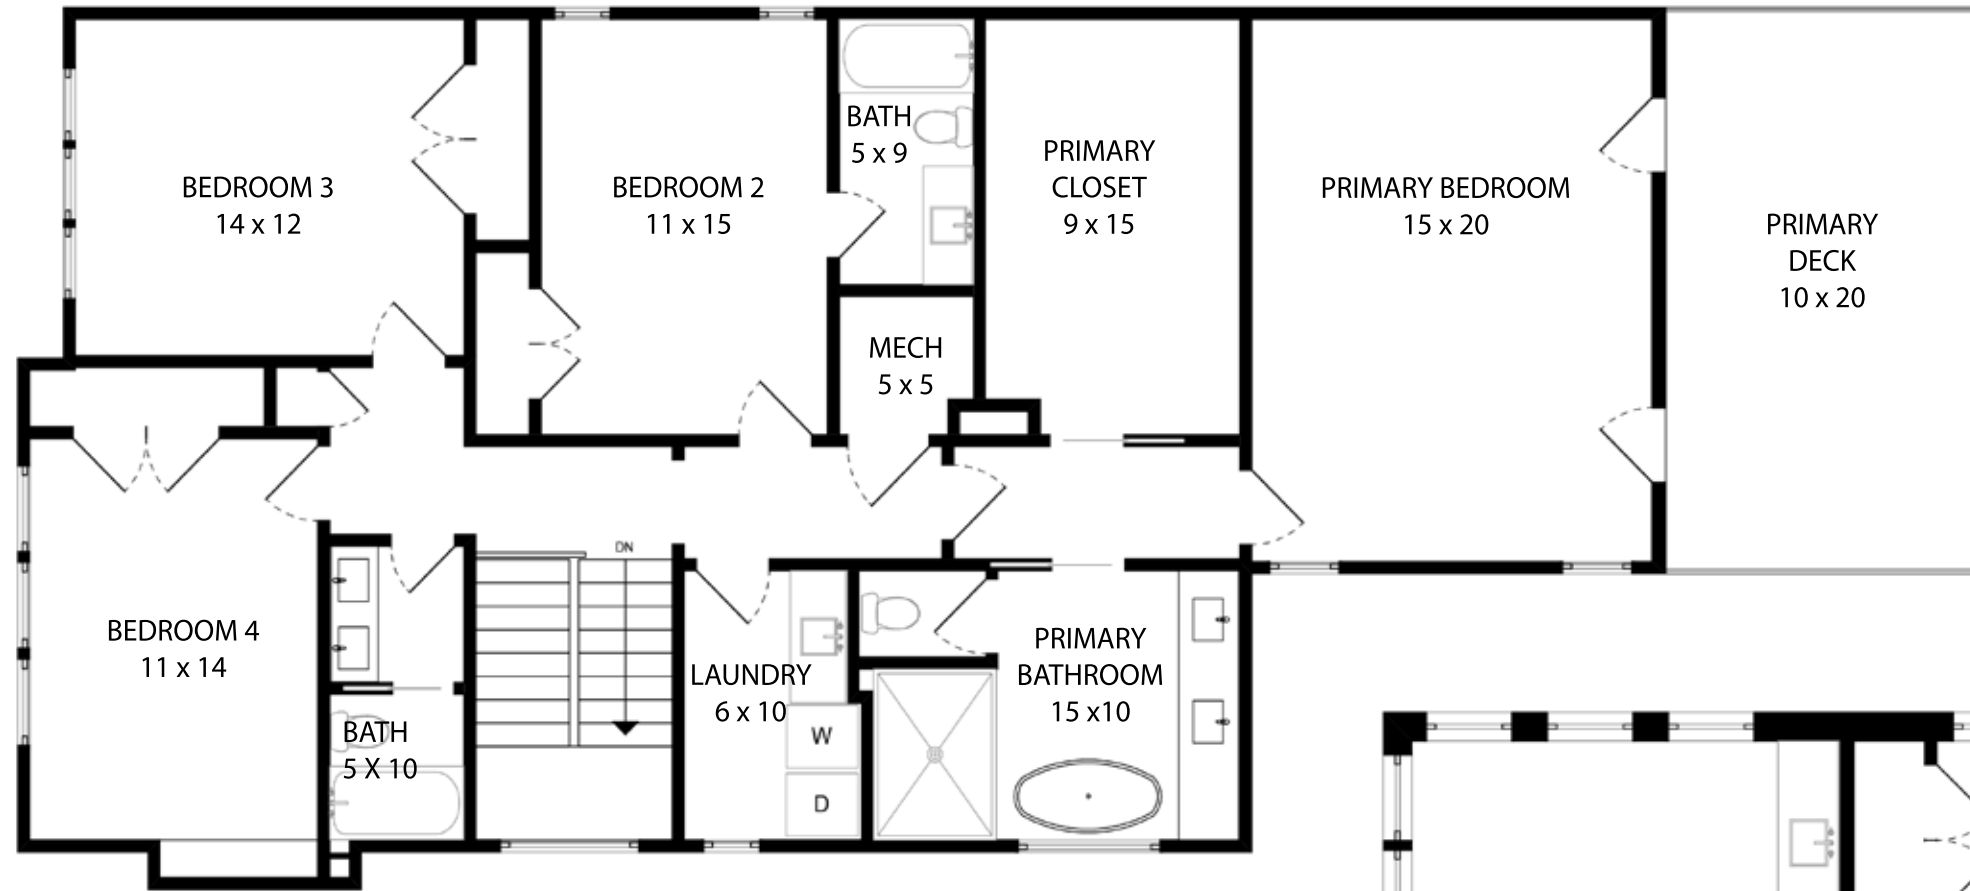

Interior

- 6 Bedrooms, 4.2 Baths
- 4634 square feet
- Flooring: Oak hardwood throughout main and upper level, carpeting in lower level
- Interior doors: GlobalPointe 2 Panel Shaker with Matte Black hinge
- Door hardware: Schlage FC Series Latitude Lever with Collins Trim in Matte Black
- Ceilings: Lower 9', Main 10', Upper 9'
- Fireplaces
Living Room: ProBuilder 42" Clean Face Traditional gas fireplace with black glass and birch log
Great Room: ProBuilder 54" Linear gas fireplace
Deck: Empire Carol Rose Coastal Collection 48" Outdoor Linear Fireplace
- Built-ins in great room
- Rear mudroom with built-in storage and walk-in closet
- Radiant Heat: Throughout lower level and primary bath

Steel Lighting Company

The Melrose Island Pendant
18 Gauge Steel, 9"H x 18"W

DIFINITI Quartz Collection

Dura Supreme Hudson Panel

Perimeter in white
Island in Maple Onyx

Graff Perfeque Pull-Down Faucet
Kitchen

Hansgrohe Focus HighArc Faucet
Butler Pantry

Graff Soap Dispenser

Main Level

Upper Level

Lower Level

Lux **MODERN**
DEVELOPMENT INC.

JASON O'BEIRNE

773.368.3421 | jasonobeirne.com | jobeirne@jamesonsir.com | Jameson | **Sotheby's**
INTERNATIONAL REALTY