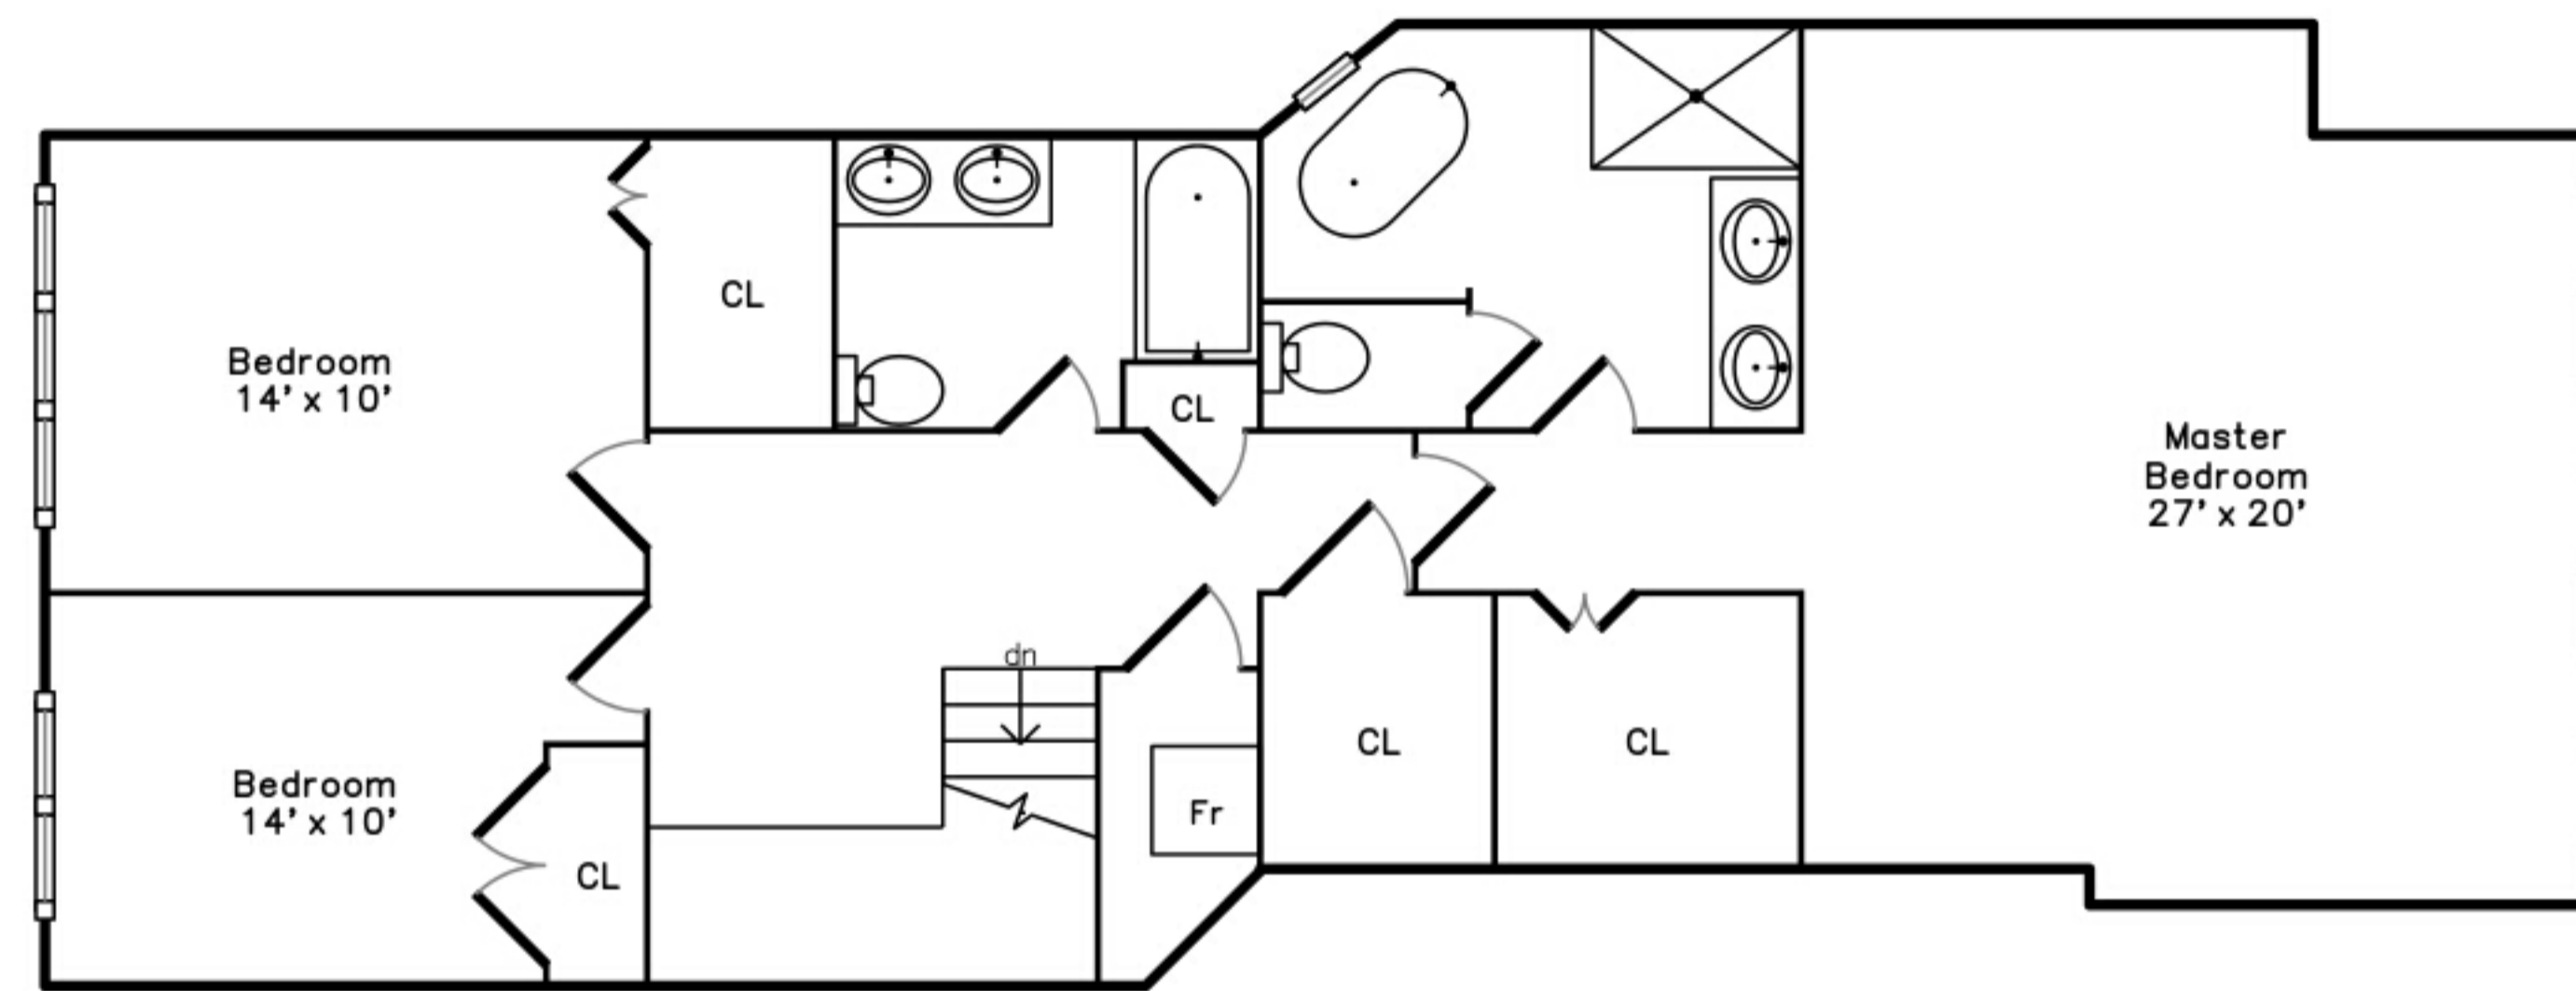

Upper

Lower

Main

4846 North Oakley Ave  
Chicago, IL 60625

Floor Plan by Vis-Home(C) 2018  
Measurements may not be 100% accurate.  
Floor plans are provided for convenience only.  
Room sizes are not used to calculate area.