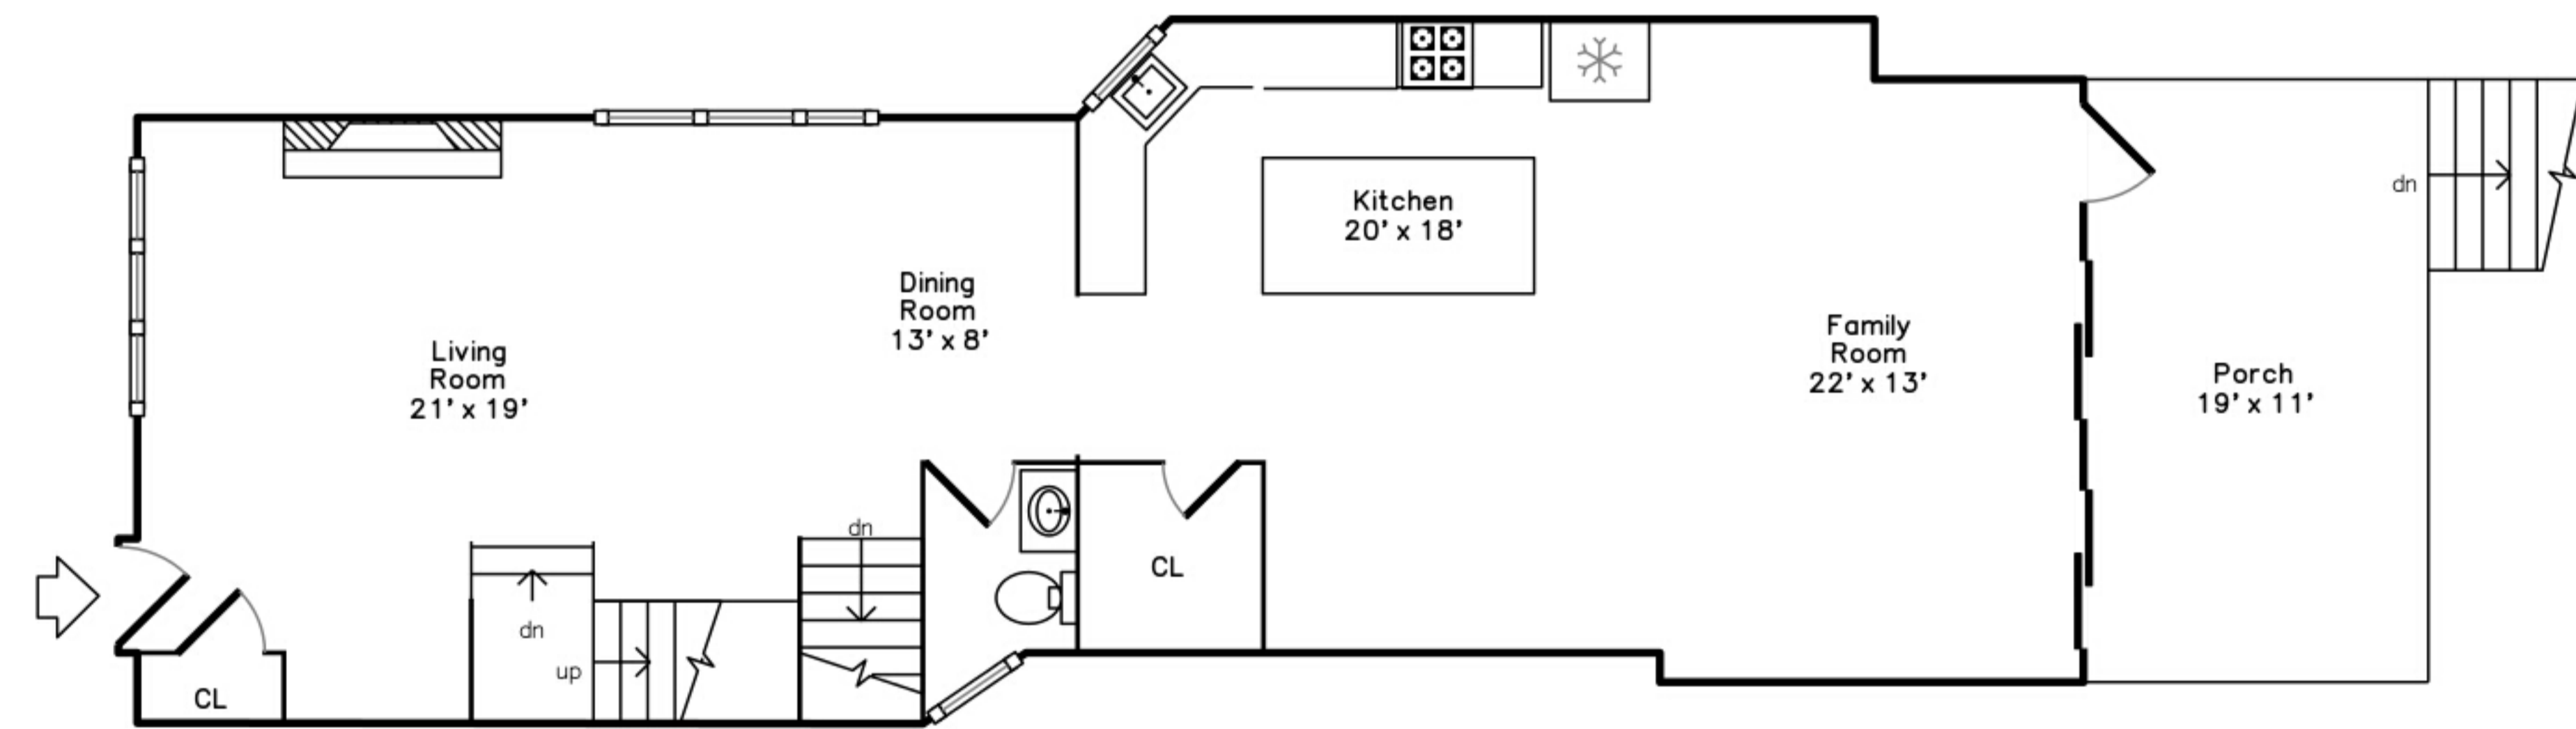

Upper

Lower

Main

4846 North Oakley Ave  
Chicago, IL 60625

Floor Plan by Vis-Home(C) 2018  
Measurements may not be 100% accurate.  
Floor plans are provided for convenience only.  
Room sizes are not used to calculate area.