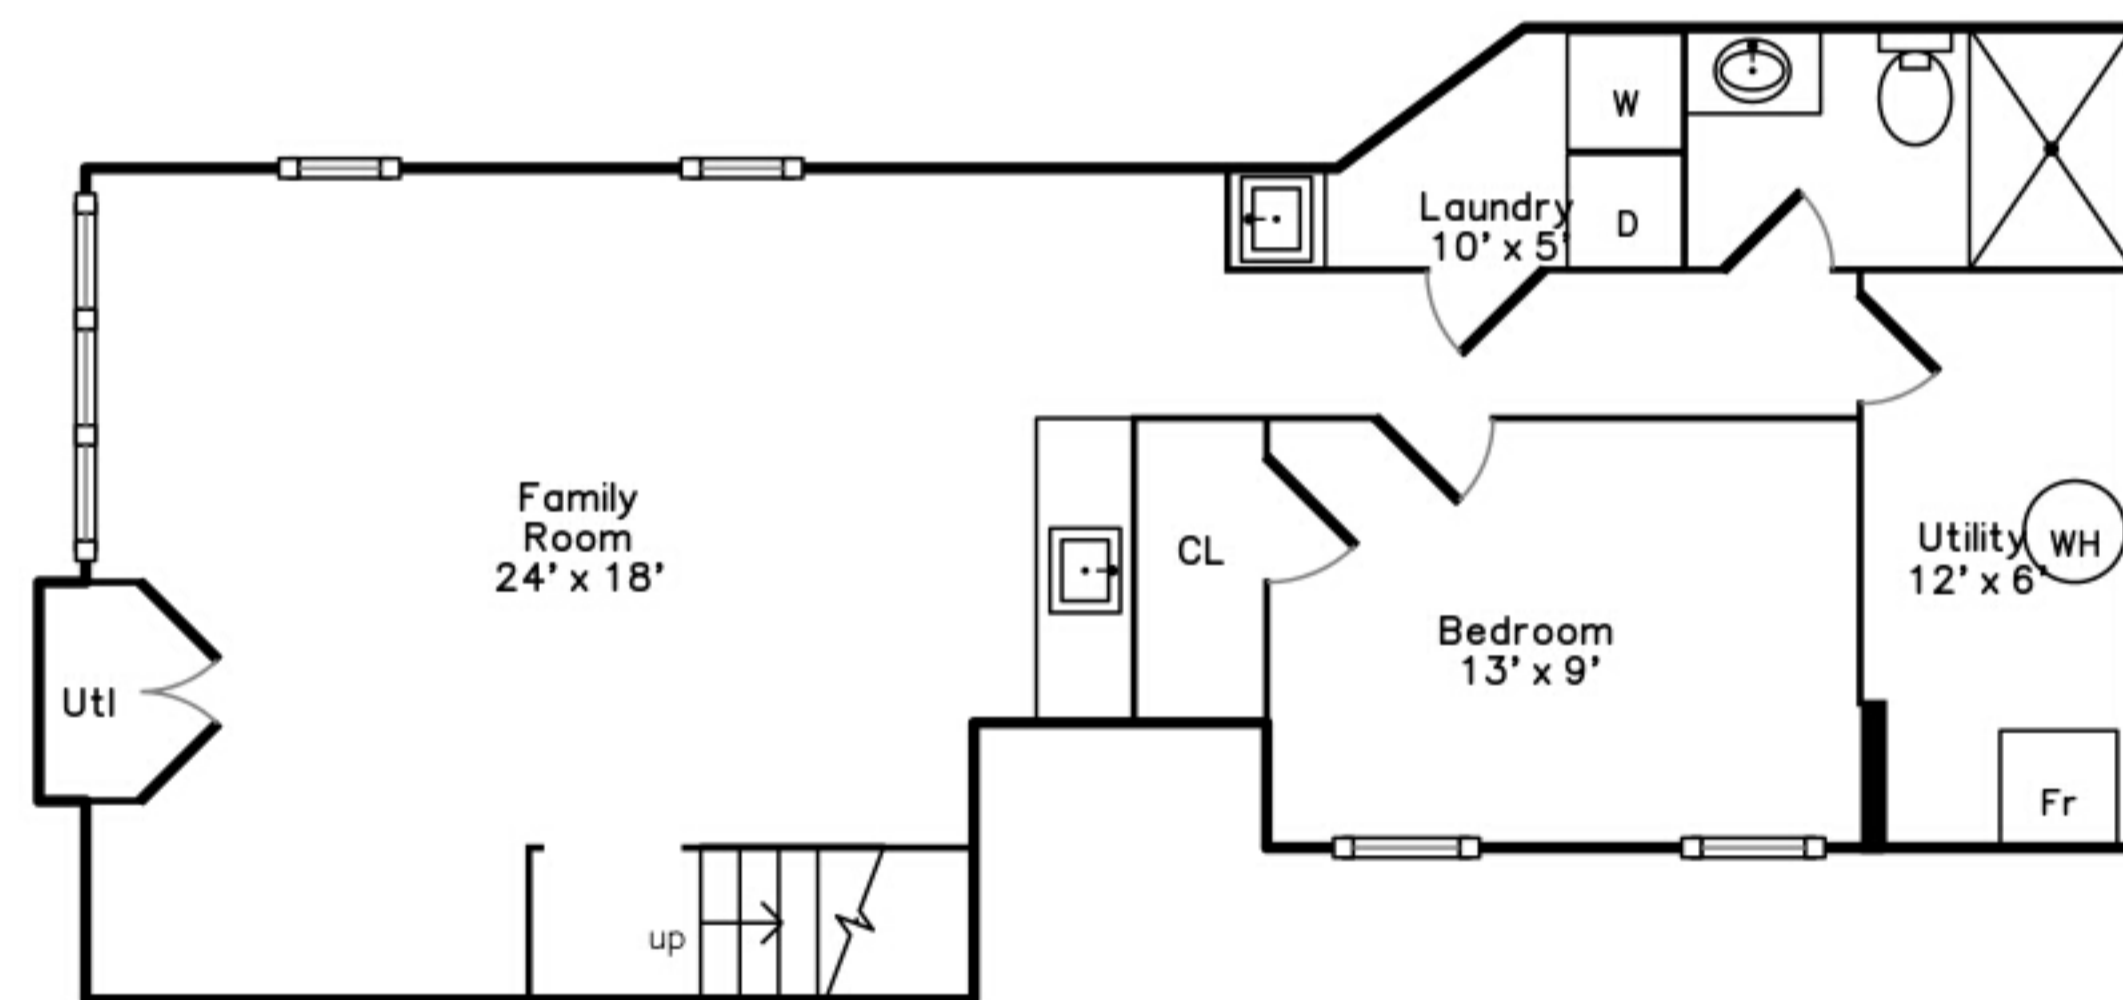

Upper

Lower

Main

4846 North Oakley Ave  
Chicago, IL 60625

Floor Plan by Vis-Home(C) 2018  
Measurements may not be 100% accurate.  
Floor plans are provided for convenience only.  
Room sizes are not used to calculate area.