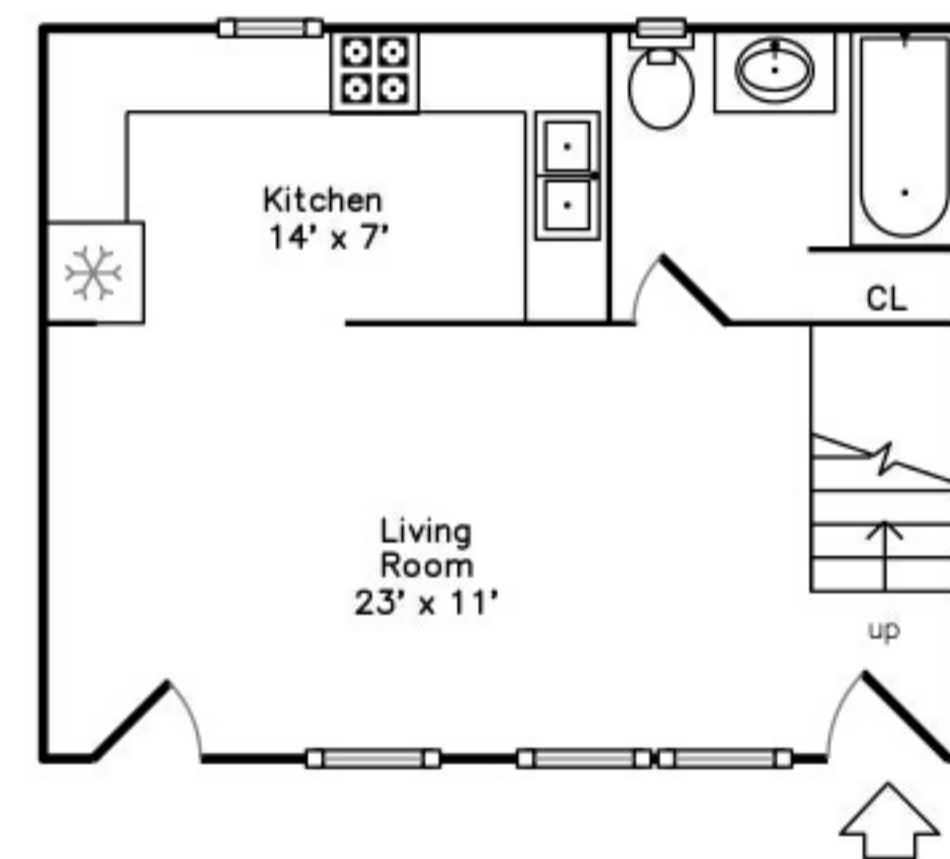

Coach Upper

Coach Main

Top

Upper

Main

**1528 West Huron St
Chicago, IL 60642**

Floor Plan by Vis-Home(C) 2018
Measurements may not be 100% accurate.
Floor plans are provided for convenience only.
Room sizes are not used to calculate area.