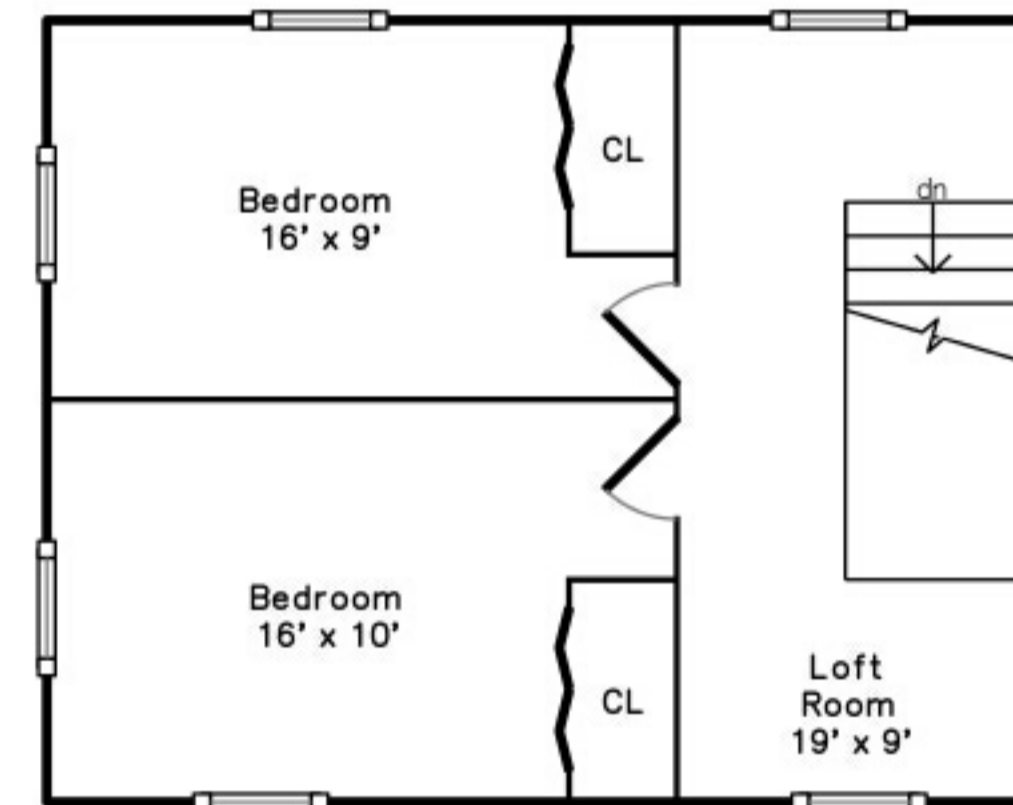

Coach Upper

Coach Main

Top

Upper

Main

**1528 West Huron St
Chicago, IL 60642**

Floor Plan by Vis-Home(C) 2018
Measurements may not be 100% accurate.
Floor plans are provided for convenience only.
Room sizes are not used to calculate area.