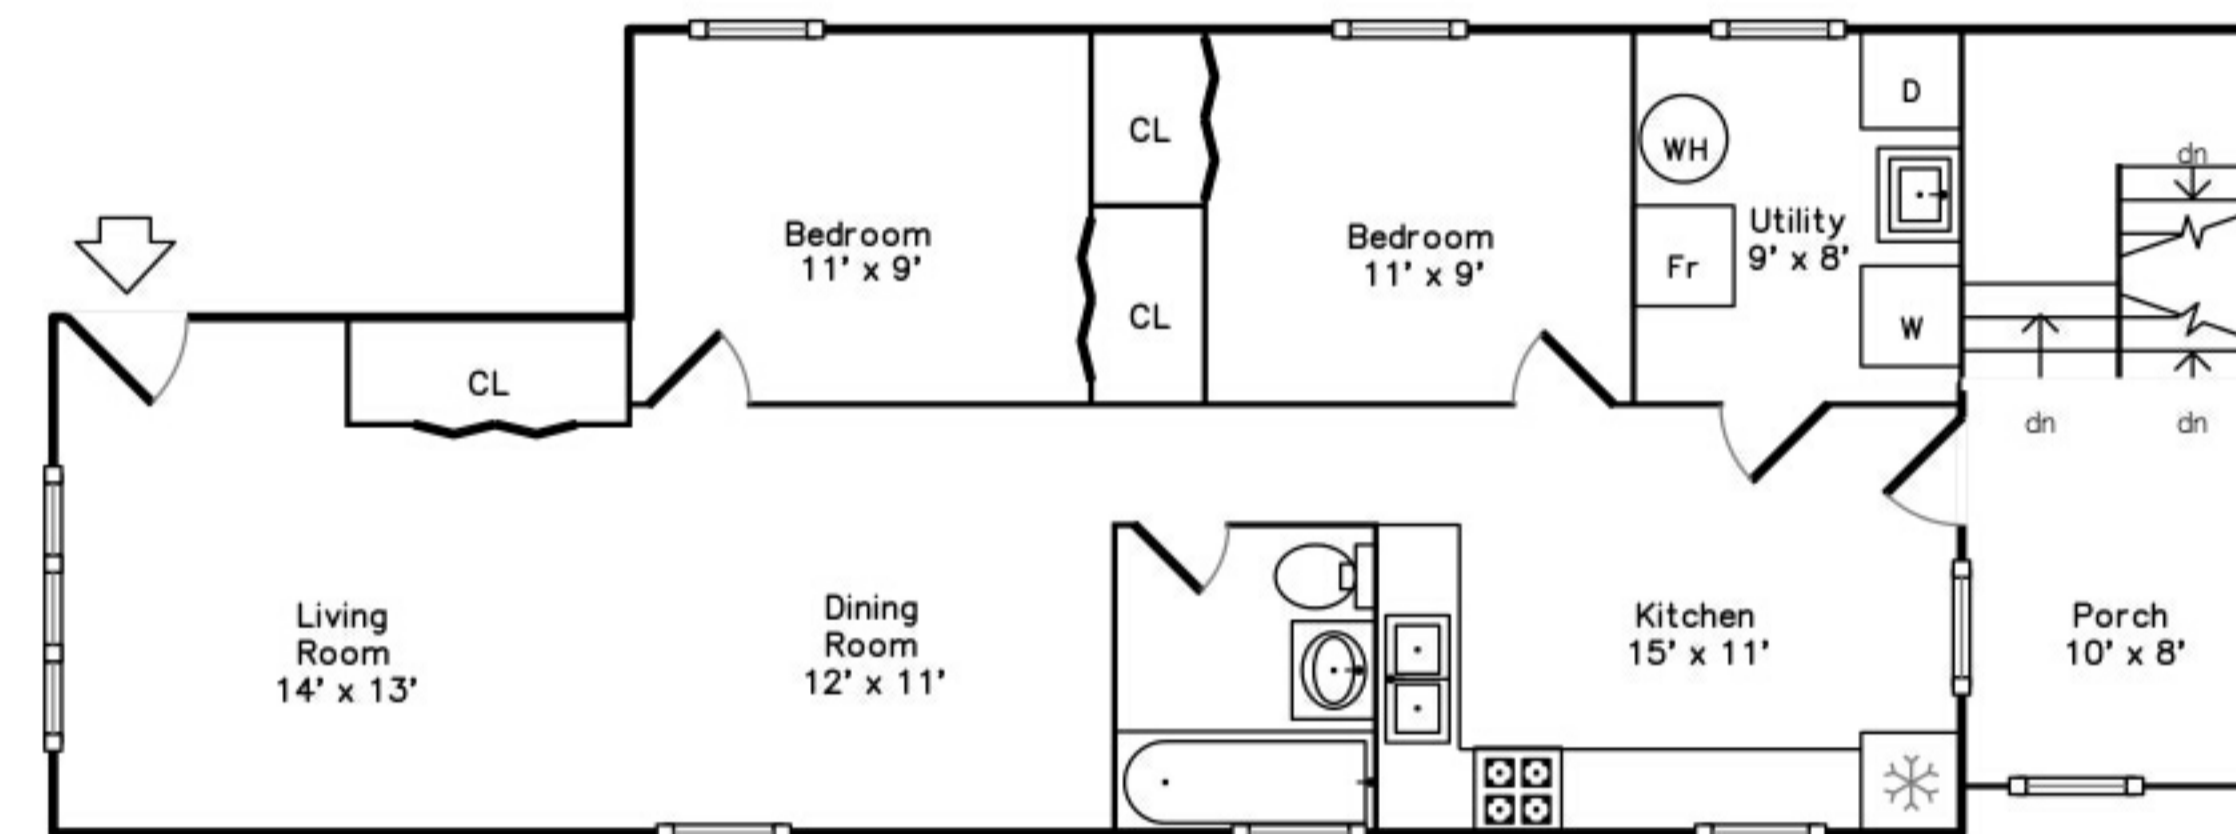

Coach Upper

Coach Main

Top

Upper

Main

**1528 West Huron St
Chicago, IL 60642**

Floor Plan by Vis-Home(C) 2018
Measurements may not be 100% accurate.
Floor plans are provided for convenience only.
Room sizes are not used to calculate area.