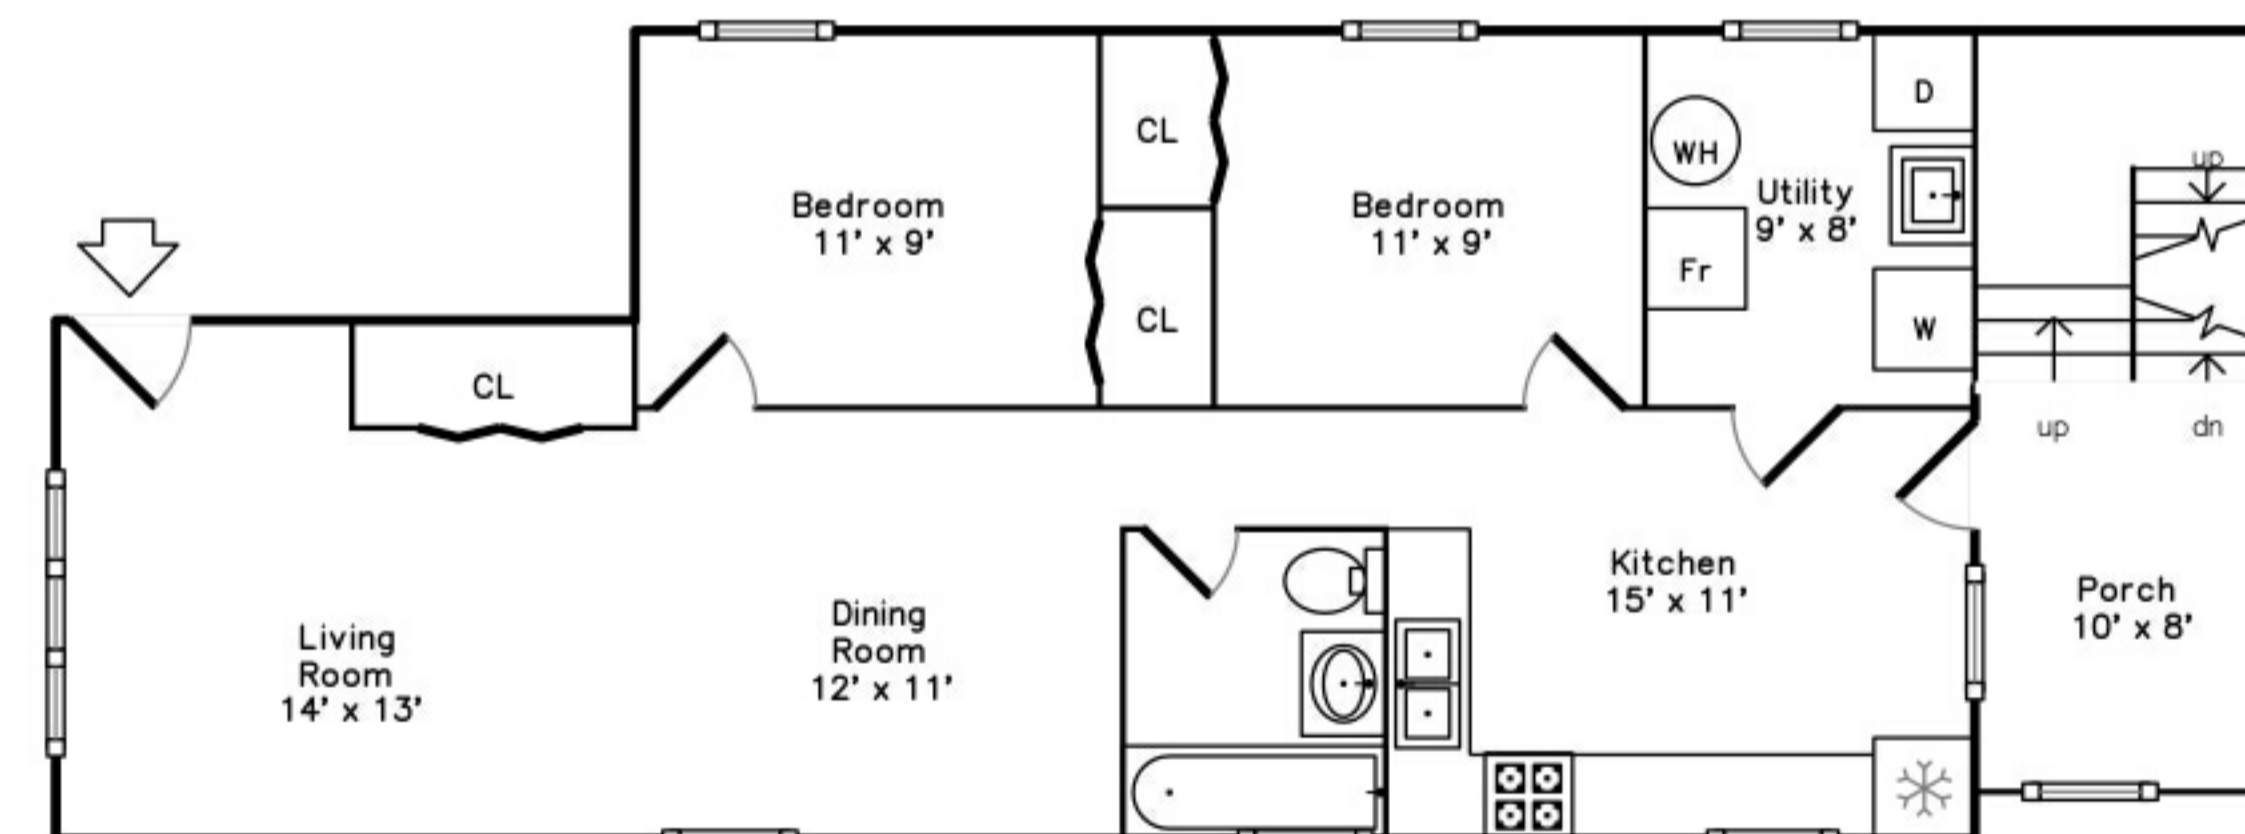

Coach Upper

Coach Main

Top

Upper

Main

**1528 West Huron St
Chicago, IL 60642**

Floor Plan by Vis-Home(C) 2018
Measurements may not be 100% accurate.
Floor plans are provided for convenience only.
Room sizes are not used to calculate area.