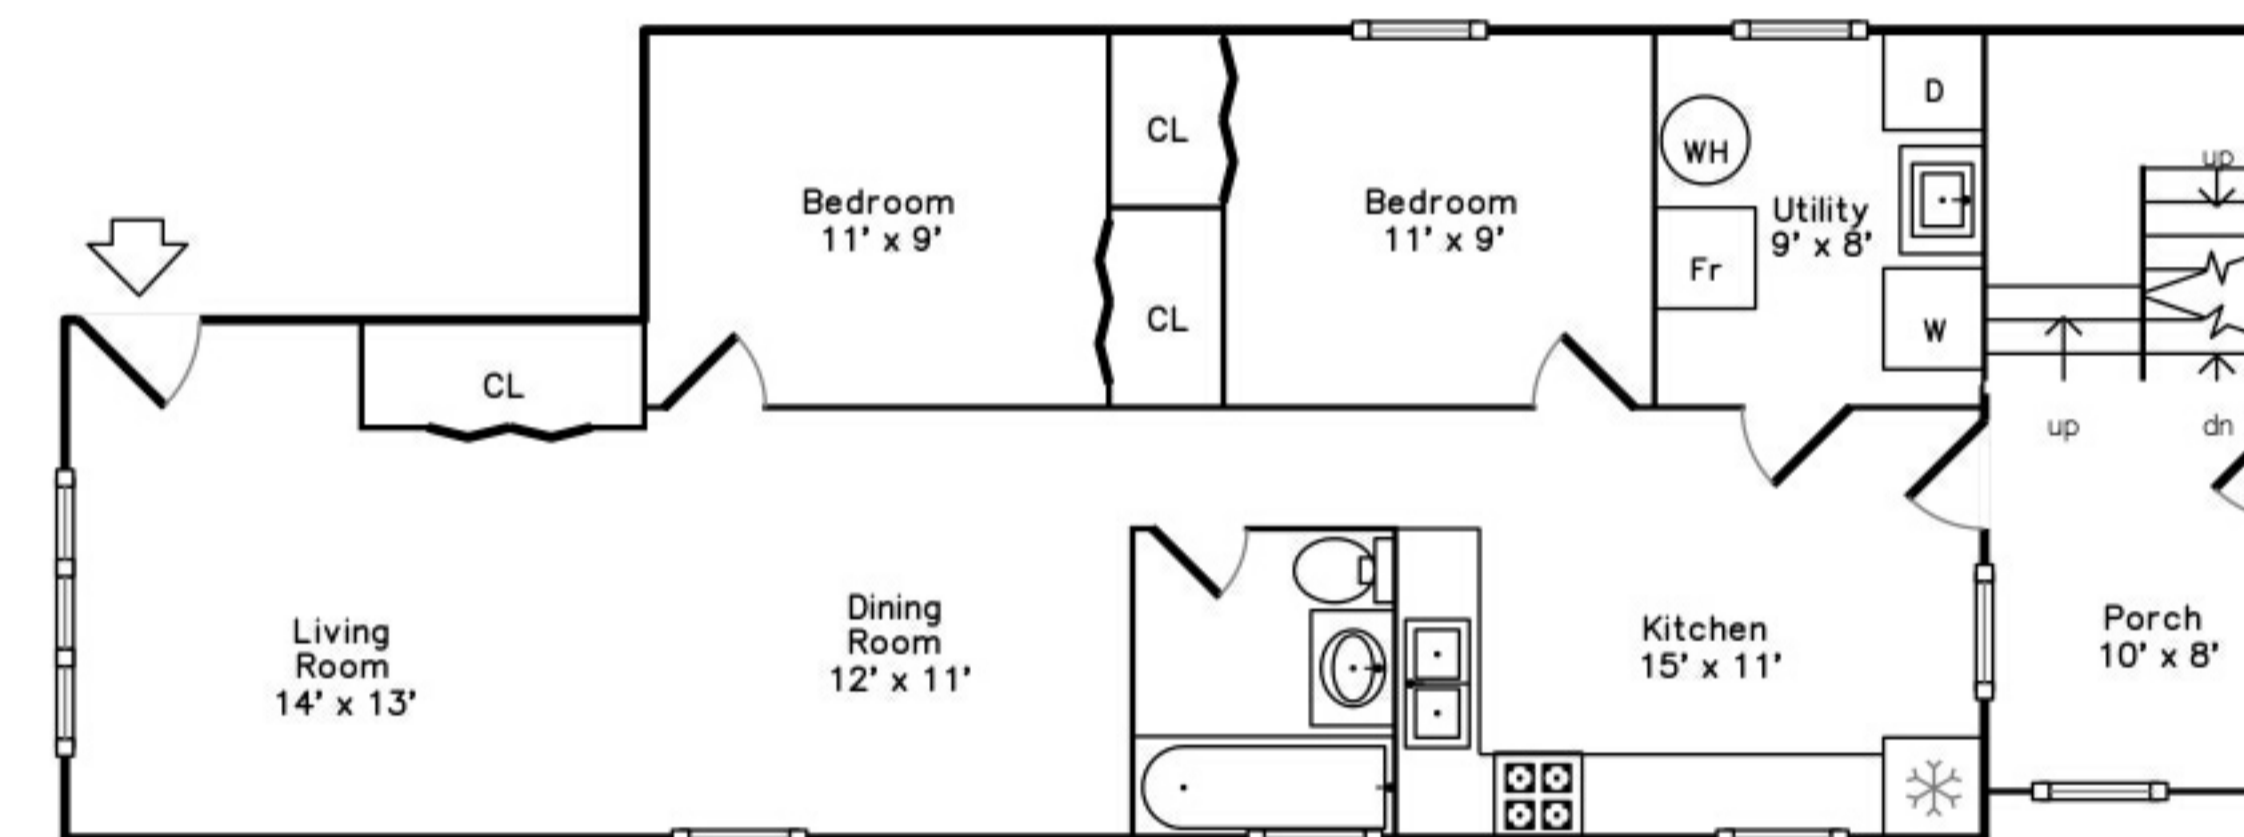

Coach Upper

Coach Main

Top

Upper

Main

**1528 West Huron St
Chicago, IL 60642**

Floor Plan by Vis-Home(C) 2018
Measurements may not be 100% accurate.
Floor plans are provided for convenience only.
Room sizes are not used to calculate area.